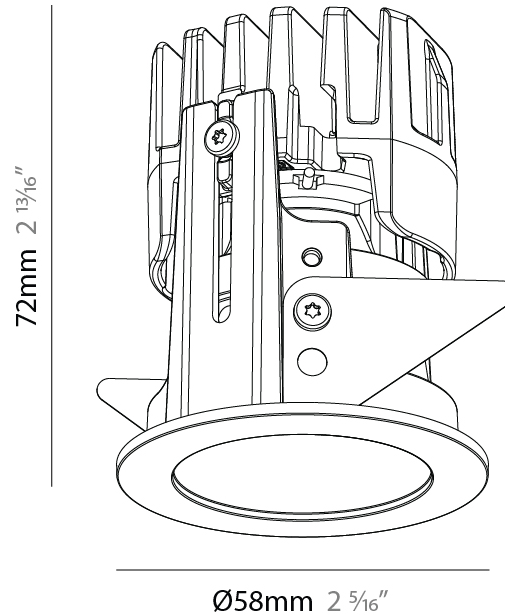

GENERAL

Series: Oiko Pro Slim
Partner: Prolicht
Division: Architectural
Installation: Recessed
Product Type: Downlight
Mounting Location: Ceiling
Light Distribution: Downlight

PHYSICAL

Aperture Sizes - Downlights: 1"
Shape: Round
Diameter (mm): 58
Diameter (in): 2 ⁵/₁₆
Height (mm): 71
Height (in): 2 ¹³/₁₆
Ceiling Thickness (mm): 10
Ceiling Thickness (in): 3/8
Min. Recessing Depth (mm): 80
Min. Recessing Depth (in): 3 ¹/₄
[Fixture Finish: SSR / BKV / CWI / CRY / HAB / UFT / ITA / RUA / FTG / MYG / LOD / PUS / FRO / FUP / KIA / POP / BLS / SPG / MEY / GOH / CHC / COM / ABZ / JAG / OBR / MOS / ROR](#)
Fixture Material: Aluminum Die Cast
Cut-out Measurements: Dia. 50MM / 1 15/16"

ELECTRICAL

Lamp Type: LED (Zhaga Standard)
Input Wattage (W): 8.1
Total Output Wattage (W): 7.3
Dimming: Tri-Mode (Non-Dimming and Phase Dimming (120Vac only) and 0-10V Dimming)
Driver Included: No
Driver Location: Remote
Driver Type: Constant Current - Universal
Driver Class: Class 2
Input Voltage (V): 120 - 277
Constant Current (MA): 200

LED

Number of LEDs: 1
[Color Temperature (°K): 2700 / 3000 / 4000](#)
Max. Delivered Lumen (lm): 345 / 367 / 385
Nominal Lumen (lm): 596 / 634 / 664
CRI: >90 CRI
Lamp Life (hrs): 50000

OPTICAL

Beam Angle: 14
Adjustability: Fixed

RATINGS AND CERTIFICATIONS

Certified By: Certified for North American Standards
IP rating: IP40