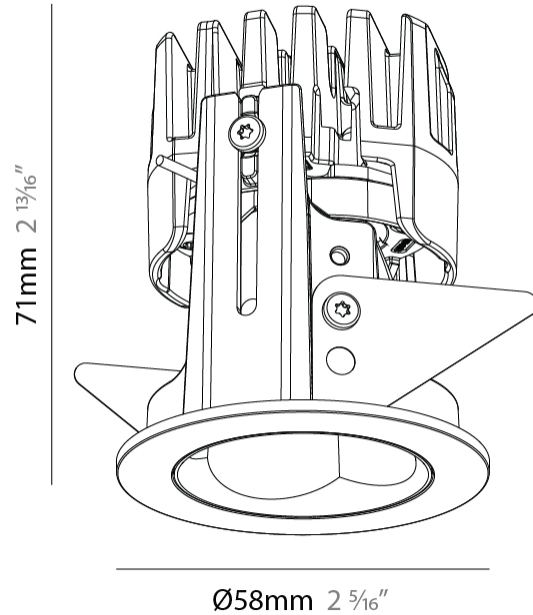

GENERAL

Series: Oiko Pro Slim
 Partner: Prolicht
 Division: Architectural
 Installation: Recessed
 Product Type: Downlight
 Mounting Location: Ceiling
 Light Distribution: Downlight

PHYSICAL

Aperture Sizes - Downlights: 1"
 Shape: Round
 Diameter (mm): 58
 Diameter (in): 2 ⁵/₁₆
 Height (mm): 71
 Height (in): 2 ¹³/₁₆
 Ceiling Thickness (mm): 10
 Ceiling Thickness (in): 3/8
 Min. Recessing Depth (mm): 80
 Min. Recessing Depth (in): 3 ¹/₄
 Fixture Finish: SSR / BKV / CWI / CRY / HAB / UFT / ITA / RUA / FTG / MYG / LOD / PUS / FRO / FUP / KIA / POP / BLS / SPG / MEY / GOH / CHC / COM / ABZ / JAG / OBR / MOS / ROR
 Fixture Material: Aluminum Die Cast
 Cut-out Measurements: Dia. 50MM / 1 15/16"

OPTICAL

Beam Angle: 34
 Adjustability: Fixed

RATINGS AND CERTIFICATIONS

Certified By: Certified for North American Standards
 IP rating: IP20

OIKO PRO SLIM RECESSED

A350072-

PROJECT _____

TYPE _____

GENERAL

Series: Oiko Pro Slim
 Partner: Prolicht
 Division: Architectural
 Installation: Recessed
 Product Type: Downlight
 Mounting Location: Ceiling
 Light Distribution: Downlight

PHYSICAL

Aperture Sizes - Downlights: 1"
 Shape: Round
 Diameter (mm): 58
 Diameter (in): 2 ⁵/₁₆
 Height (mm): 71
 Height (in): 2 ¹³/₁₆
 Ceiling Thickness (mm): 10
 Ceiling Thickness (in): 3/8
 Min. Recessing Depth (mm): 80
 Min. Recessing Depth (in): 3 ¹/₄
[Fixture Finish: SSR / BKV / CWI / CRY / HAB / UFT / ITA / RUA / FTG / MYG / LOD / PUS / FRO / FUP / KIA / POP / BLS / SPG / MEY / GOH / CHC / COM / ABZ / JAG / OBR / MOS / ROR](#)
 Fixture Material: Aluminum Die Cast
 Cut-out Measurements: Dia. 50MM / 1 15/16"