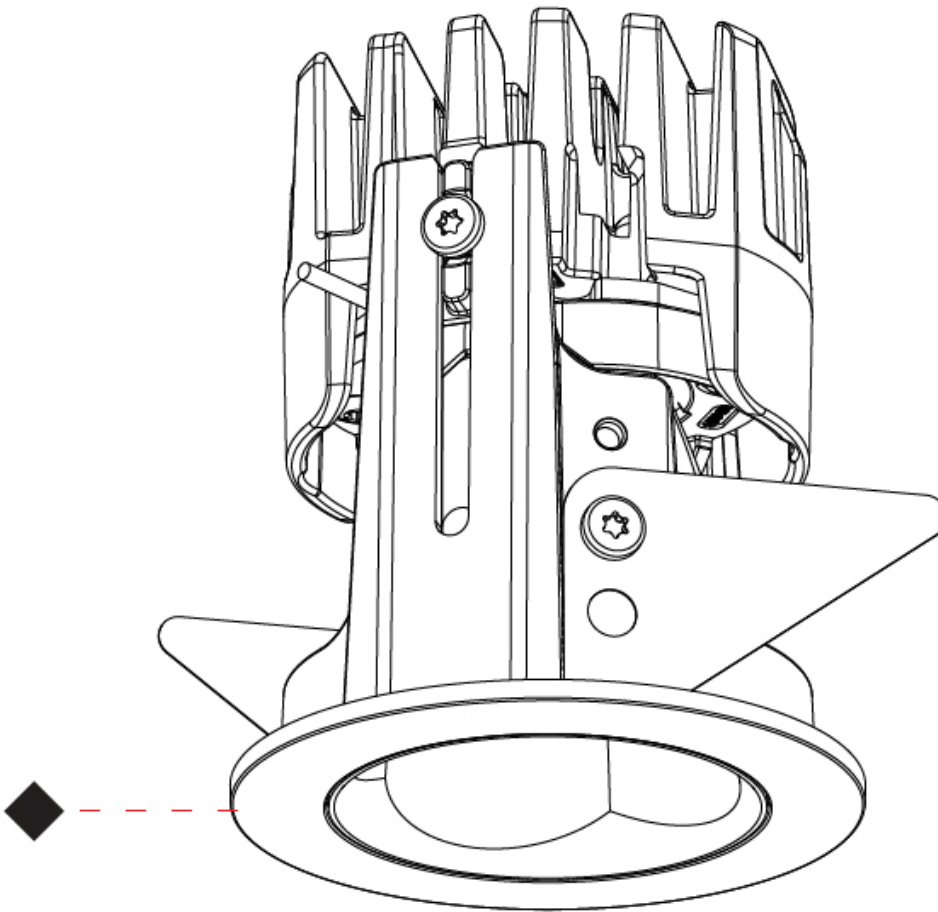

OIKO PRO SLIM RECESSED

A350072-

PROJECT _____

TYPE _____

SPECIFIER _____

QUANTITY _____

DATE _____

A