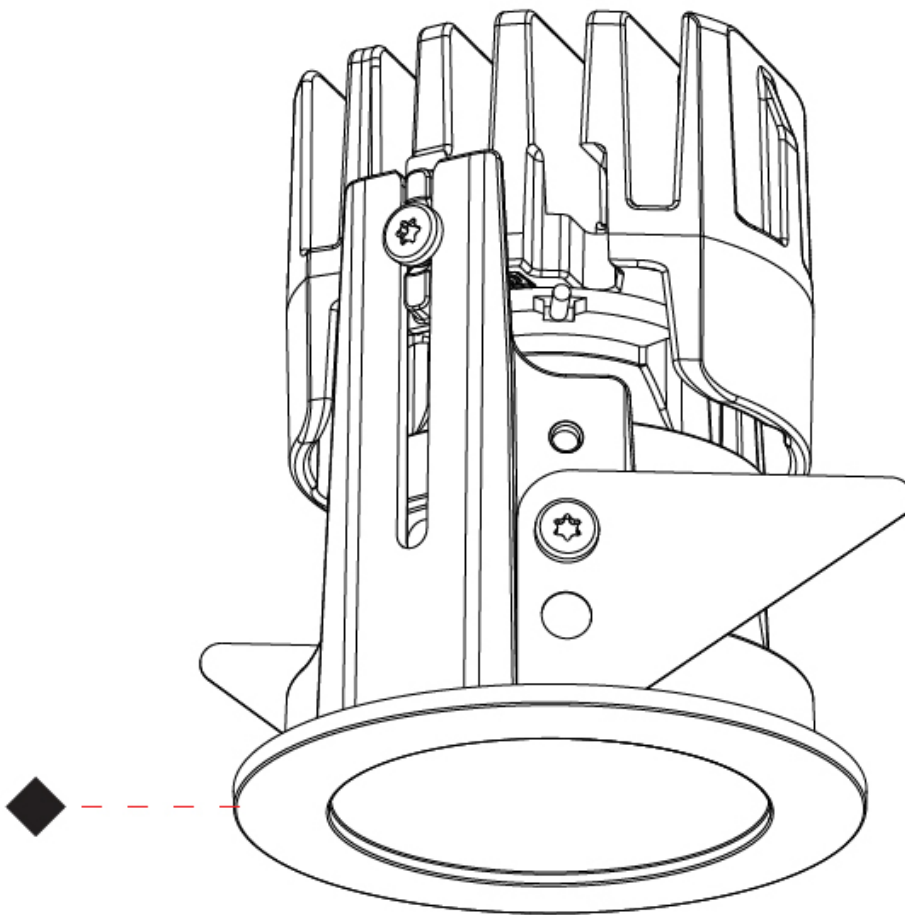

OIKO PRO SLIM RECESSED

A350089-

PROJECT _____

TYPE _____

SPECIFIER _____

QUANTITY _____

DATE _____

A